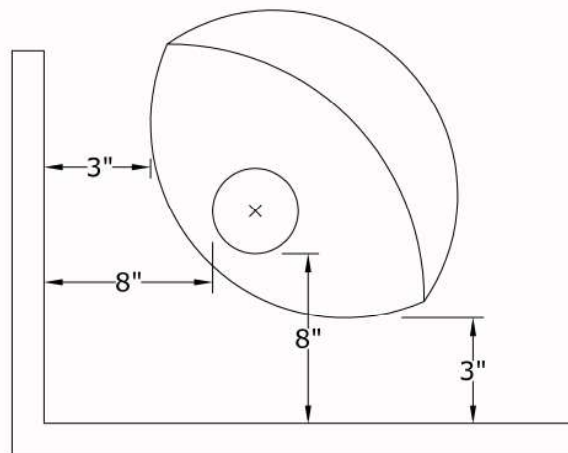

Corner Installation