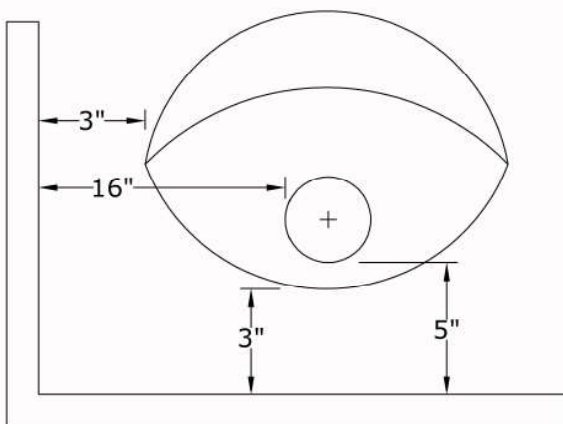

CLEARANCES to Combustible Walls

Sidewall and Back wall Installation