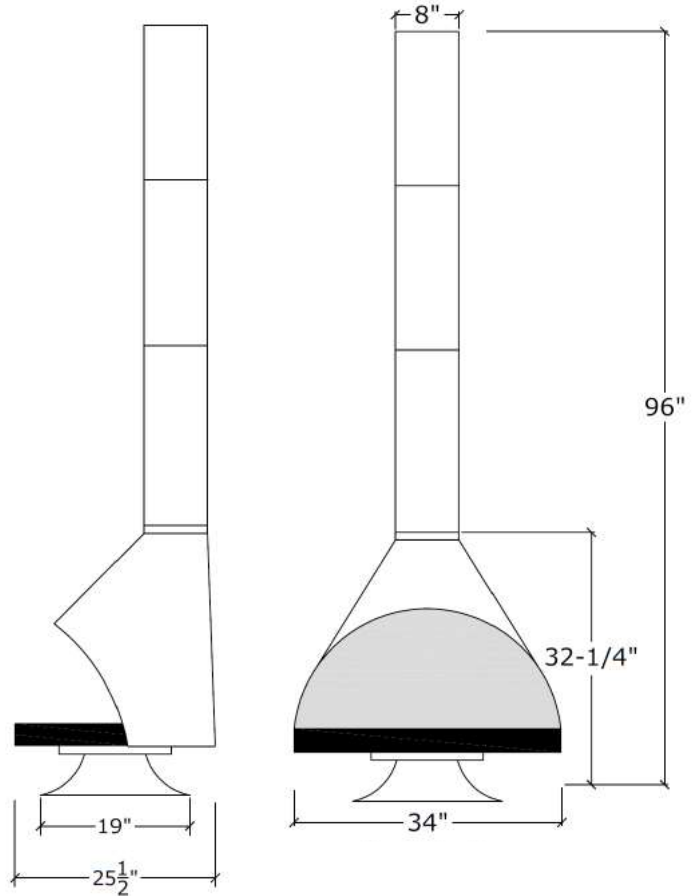

SPECIFICATIONS (NATURAL GAS)*	L234
Input (BTU)	23,500
Turn down to (BTU)	12,500
EnerGuide Rating (Canada only)	63.30%
Efficiency (steady state)	74%